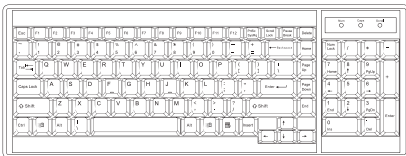

Cat6 Matrix KVM	IP	Remote	8-port	16-port	32-port
	1	1	-	H11X - MUIP1613	H11X - MUIP3213
	2	1	-	H11X - MUIP1624	H11X - MUIP3224
	0	1	-	H11X - MU1602	H11X - MU3202
	0	2	-	H11X - MU1603	H11X - MU3203
	0	3	-	H11X - MU1604	H11X - MU3204

Cat6 KVM Dongle

DG - 100C
USB-C dongle

DG - 100P
DP - USB dongle

DG - 100H
HDMI - USB dongle

DG - 100SD
DVI - USB dongle

DG - 100S
VGA - USB dongle

Resolution: 16:10 - max. 1920 x 1200
Support **: 16:9 - max. 1920 x 1080
4:3 - max. 1600 x 1200

Cat6 Combo KVM	IP	Remote	8-port	16-port	32-port
	1	0	H11X - UIP802	H11X - UIP1602	H11X - UIP3202
	0	1	H11X - U802	H11X - U1602	H11X - U3202
	0	0	H11X - U801	H11X - U1601	H11X - U3201

DB-15 Combo KVM	IP	Remote	8-port	16-port
	1	0	H11X - IP802	H11X - IP1602
	0	1	H11X - 802	H11X - 1602
	0	0	H11X - S801	H11X - S1601

DB-15 VGA USB KVM Cable

CB - 6 (6 ft)

CB - 10 (10 ft)

CB - 15 (15 ft)

Resolution: 16:10 - max. 1920 x 1200
Support **: 16:9 - max. 1920 x 1080
4:3 - max. 1600 x 1200

DB-15 USB Hub KVM	IP	Remote	8-port
	1	0	H11X - IP802H
	0	1	H11X - 802H
	0	0	H11X - 801H

IP Console

High Performance KVM Access Over IP

Connector :	RJ45
User management :	1 x active user, 15-user login
Network protocol :	DHCP / BOOTP / DNS
Security :	TLS 1.3, AES, LDAP, Active Directory (AD), HTTP(s)
Browser :	Chrome, Firefox, Edge, etc.
Resolution :	16:9 - max. 1920 x 1080 / 16:10 - max. 1920 x 1200 / 4:3 - max. 1600 x 1200

Standard Keyboard

Ge G keyboard with touchpad

Gb G keyboard with trackball

Supporting layouts

America		U.S.
EMEA		U.K. Germany France Russia Spain Italy
Asia		Japan Korea

Keyboard Options

* US layout only

Se S keyboard with touchpad

Sb S keyboard with trackball