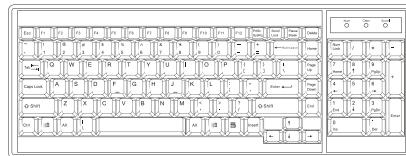

Cat6 Matrix KVM	IP	Remote	8-port	16-port	32-port
	1	1	-	H11X - MUIP1613	H11X - MUIP3213
	2	1	-	H11X - MUIP1624	H11X - MUIP3224
	0	1	-	H11X - MU1602	H11X - MU3202
	0	2	-	H11X - MU1603	H11X - MU3203
	0	3	-	H11X - MU1604	H11X - MU3204

Cat6 KVM Dongle

DG - 100C
USB-C dongle

DG - 100P
DP - USB dongle

DG - 100H
HDMI - USB dongle

DG - 100SD
DVI - USB dongle

DG - 100S
VGA - USB dongle

Resolution: 16:10 - max. 1920 x 1200
Support **: 16:9 - max. 1920 x 1080
4:3 - max. 1600 x 1200

Cat6 Combo KVM	IP	Remote	8-port	16-port	32-port
	1	0	H11X - UIP802	H11X - UIP1602	H11X - UIP3202
	0	1	H11X - U802	H11X - U1602	H11X - U3202
	0	0	H11X - U801	H11X - U1601	H11X - U3201

DB-15 Combo KVM	IP	Remote	8-port	16-port
	1	0	H11X - IP802	H11X - IP1602
	0	1	H11X - 802	H11X - 1602
	0	0	H11X - S801	H11X - S1601

DB-15 VGA USB KVM Cable

CB - 6 (6 ft)

CB - 10 (10 ft)

CB - 15 (15 ft)

Resolution: 16:10 - max. 1920 x 1200
Support **: 16:9 - max. 1920 x 1080
4:3 - max. 1600 x 1200

DB-15 USB Hub KVM	IP	Remote	8-port
	1	0	H11X - IP802H
	0	1	H11X - 802H
	0	0	H11X - 801H

IP Console

High Performance KVM Access Over IP

Connector :	RJ45
User management :	1 x active user, 15-user login
Network protocol :	DHCP / BOOTP / DNS
Security :	TLS 1.3, AES, LDAP, Active Directory (AD), HTTP(s)
Browser :	Chrome, Firefox, Edge, etc.
Resolution :	16:9 - max. 1920 x 1080 / 16:10 - max. 1920 x 1200 / 4:3 - max. 1600 x 1200

Standard Keyboard

Ge G keyboard with touchpad

Gb G keyboard with trackball

Supporting layouts

America		U.S.
EMEA		U.K. Germany France Russia Spain Italy
Asia		Japan Korea

Keyboard Options

* US layout only

Se S keyboard with touchpad

Sb S keyboard with trackball